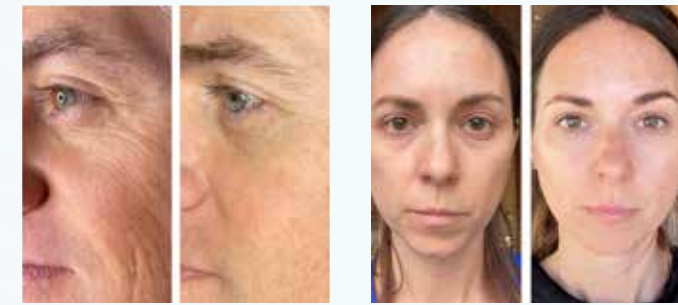

SOY-FREE

GLUTEN-FREE

*These statements have not been evaluated by the Food and Drug Administration. This product has not intended to diagnose, treat, cure, or prevent any disease.

*Individual results may vary. Statistics are based on a survey of 113 participants who used Isagenix Collagen Elixir consecutively for at least 30 days without cosmetic intervention or other known changes to their regular skincare products. The survey participants included Isagenix Independent Associates, who are eligible to earn a commission for sales of Isagenix products.

Results depicted are those of Isagenix Customers who used Collagen Elixir along with a skincare and supplement routine for 30 days with daily use. Results not typical. In a preliminary study, participants experienced a 9.5% reduction in the appearance of wrinkles over 30 days.