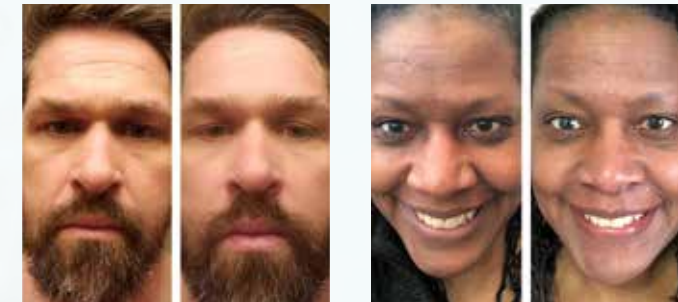

SOY-FREE

GLUTEN-FREE

*These statements have not been evaluated by the Food and Drug Administration. This product has not intended to diagnose, treat, cure, or prevent any disease.

*Individual results may vary. Statistics are based on a survey of 113 participants who used Isagenix Collagen Elixir consecutively for at least 30 days without cosmetic intervention or other known changes to their regular skincare products. The survey participants included Isagenix Independent Associates, who are eligible to earn a commission for sales of Isagenix products.

Results depicted are those of Isagenix Customers who used Collagen Elixir along with a skincare and supplement routine for 30 days with daily use. Results not typical. In a preliminary study, participants experienced a 9.5% reduction in the appearance of wrinkles over 30 days.